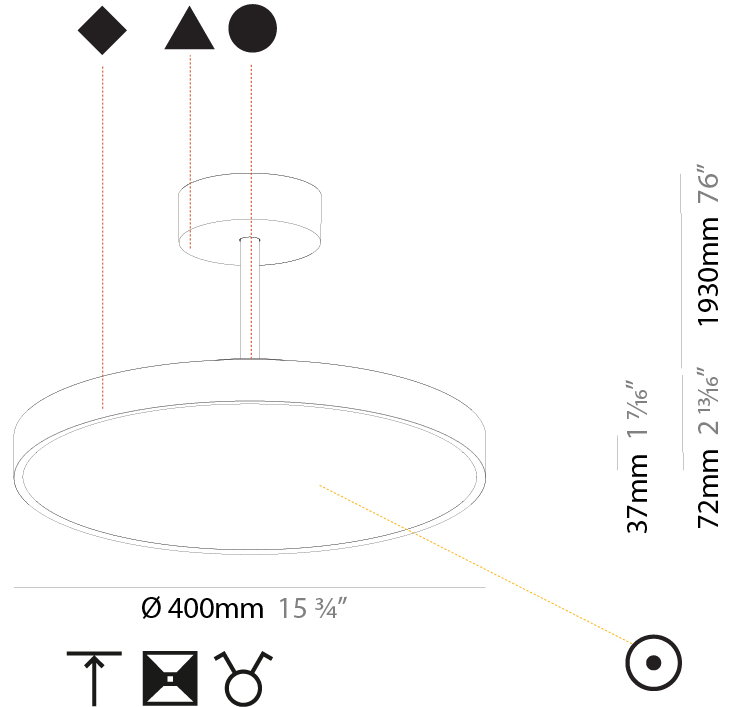

GENERAL

Series: Sign Diva Tube
Subseries: Sign Diva Tube
Brand: Prolicht
Division: Architectural
Mounting Type: Suspension
Mounting Location: Ceiling
Subcategory: Pendant

PHYSICAL

Shape: Round
Diameter (mm): 400
Diameter (in): 15 3/4
Height (mm): 72
Height (in): 2 13/16
Max. Overall Height (mm): 2002
Max. Overall Height (in): 78 13/16
Light Distribution: Direct / Indirect
Weight (kg): 3.314
Weight (lbs): 7.306
Diffuser: PMMA - Opal / Micro-Prism / Sparkling Secret / Vintage Industrial
Fixture Finish: SSR / BKV / CWI / CRY / HAB / UFT / ITA / RUA / FTG / MYG / LOD / PUS / FRO / FUP / KIA / POP / BLS / SPG / MEY / GOH / GUM / CHC / COM / ABZ / JAG / OBR / MOS / ROR
Fixture Material: Extruded Aluminum / Steel

ELECTRICAL

Lamp Type: LED (Zhaga Standard)
Input Wattage (W): 30
Total Output Wattage (W): 27.8
Dimming: Tri-Mode (Non-Dimming and Phase Dimming (120Vac only) and 0-10V Dimming)
Driver Included: Yes
Driver Location: Integrated
Driver Type: Constant Current - Universal
Driver Class: Class 2
Input Voltage (V): 120 - 277
Constant Current (MA): 500 / 350

LED

Color Temperature (*K): 3000 / 3500 / 4000
Max. Delivered Lumen (lm): 3049 / 3019 / 3055 / 3117
Nominal Lumen (lm): 4182 / 4142 / 4189 / 4275
CRI: >90 CRI
Lamp Life (hrs): 50000

OPTICAL

RATINGS AND CERTIFICATIONS

Certified By: Certified for North American Standards
IP rating: IP20